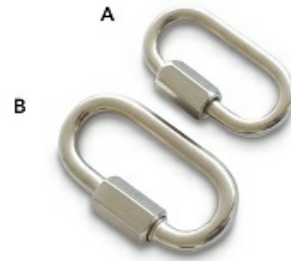

**FA231 STEEL SCREW GATE KARABINER (50MM)**

---

**SIZE AVAILABILITY**

ONE SIZE - ONE SIZE